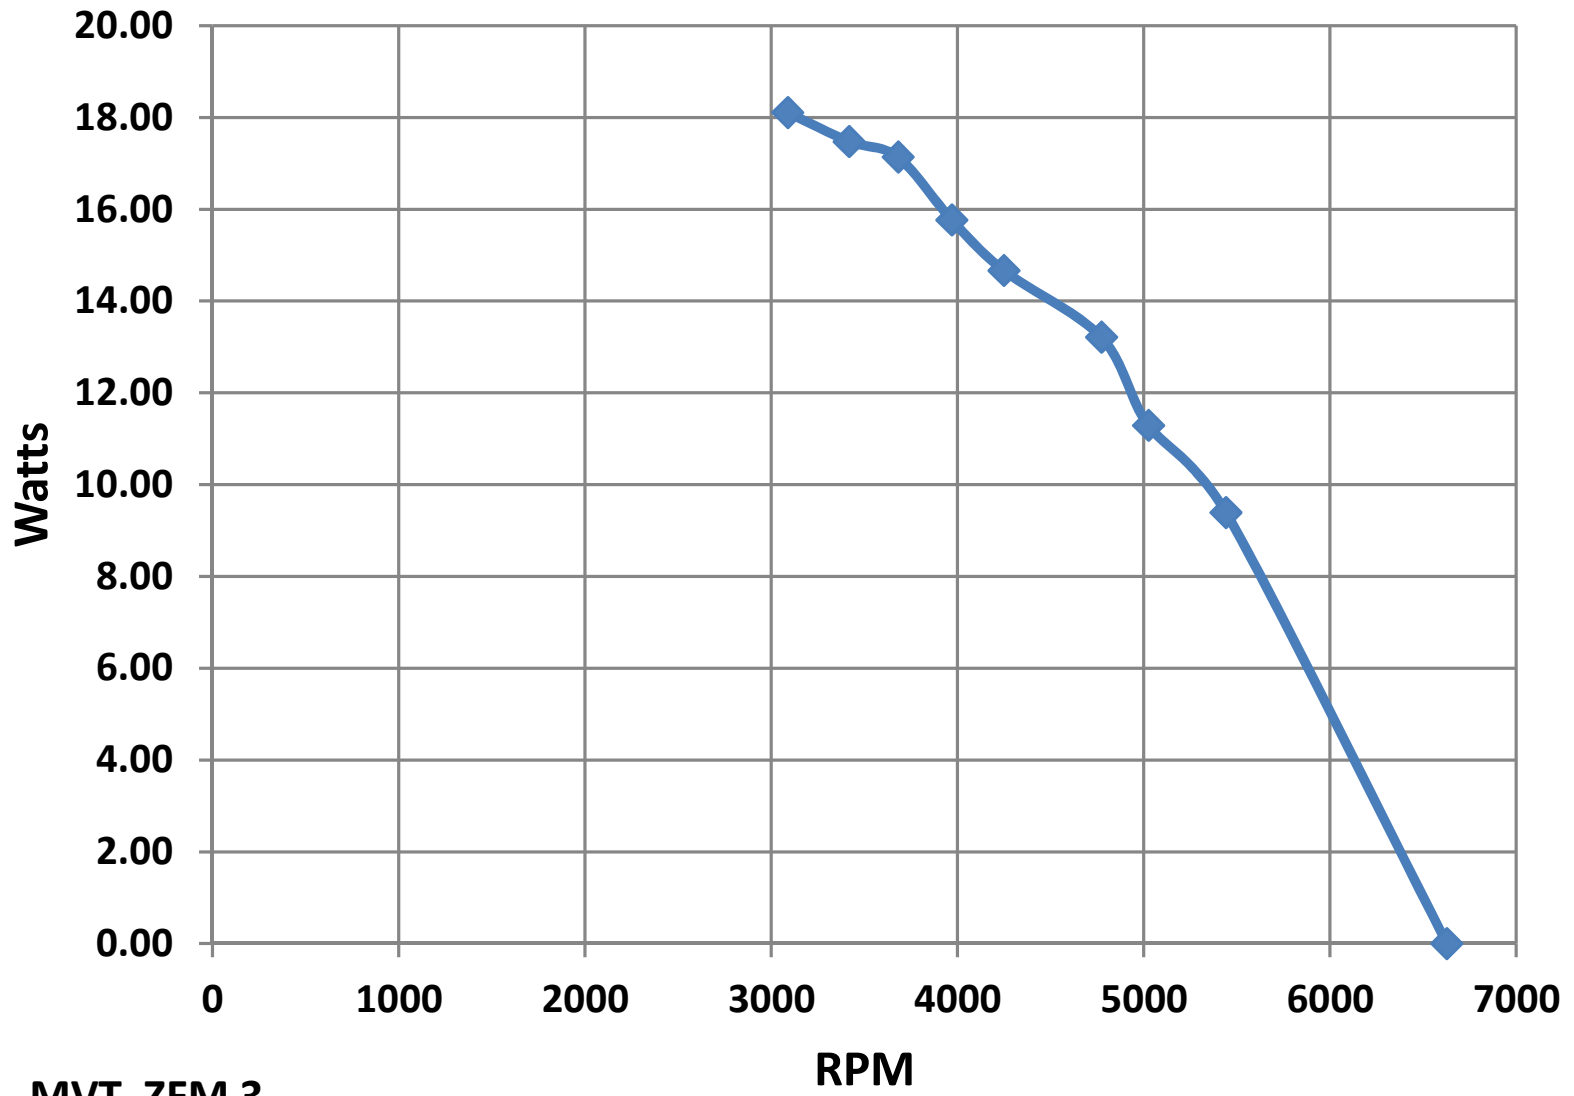

# Output Power vs RPM

Chart3 3-4-19

MVT ZFM 3