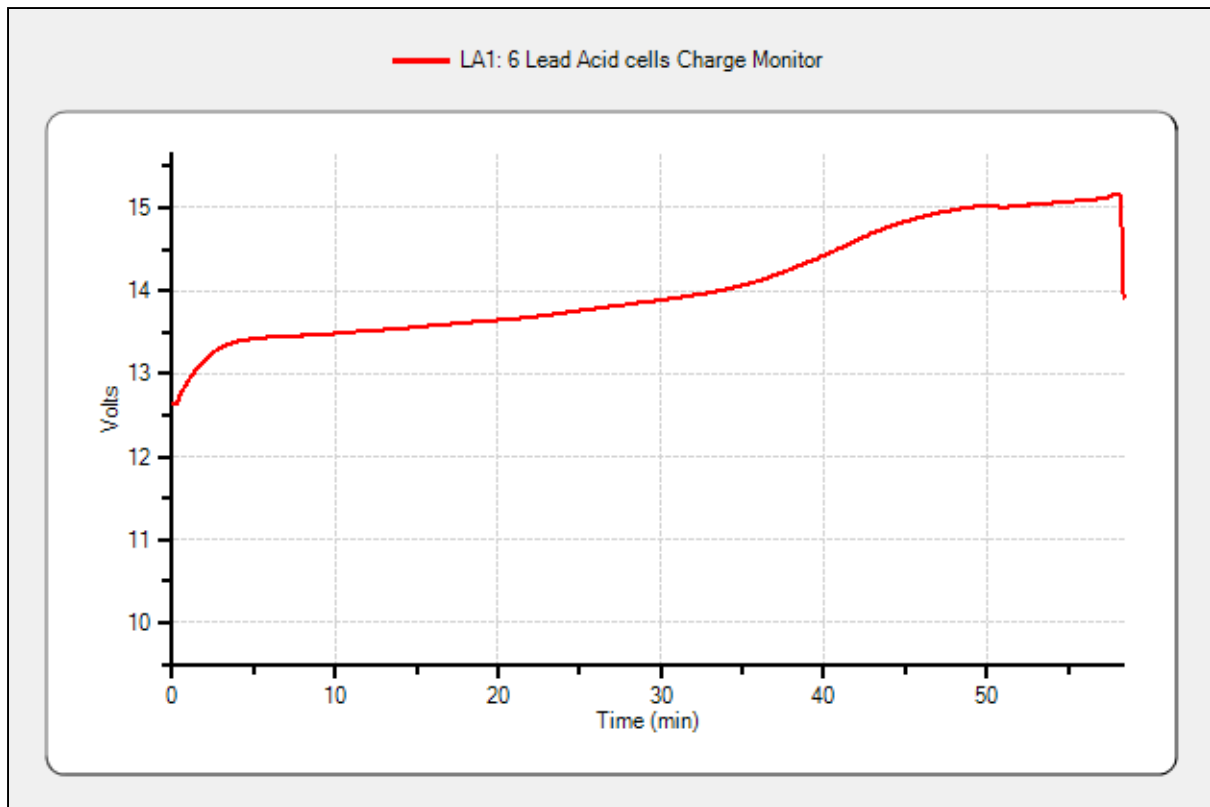

### LA1:

Description: 6 Lead Acid cells Charge Monitor

Started At: 7/14/2021 5:15 PM

Starting Voltage: 12.62 V

Ending Voltage: 13.89 V

Total Time (hh:mm:ss): 00:58:32