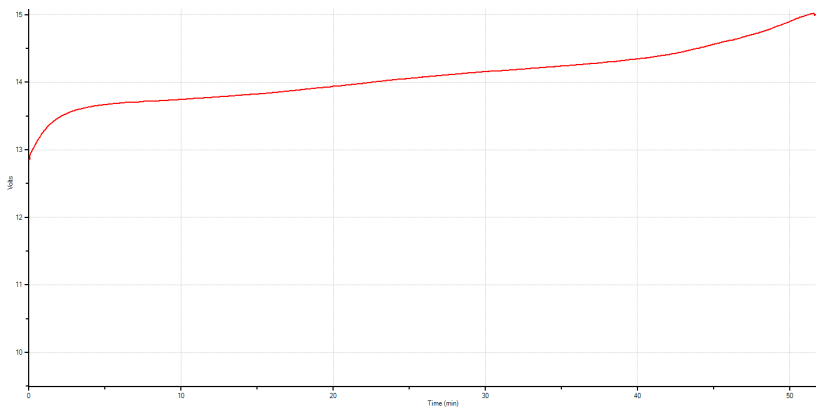

Attachment 1

C210731 COP 0.85 - Output battery X1 AGM 12Ah (Extreme 82-216#)

C210805 COP 0.67 - Output battery S1 FLA 30Ah/330CCA (Yuasa YBX U1)

C210723 COP 0.53 - Output battery LA2 FLA 24Ah/293CCA (VFM 52805 / 12N24-4)

Graph from website Garry – FLA 13Ah

Attachment 2

1Ah discharge@0.6A after C210731 COP 0.85 - Output battery X1 AGM 12Ah (Extreme 82-216#)

1Ah discharge@1A after C210805 COP 0.67 - Output battery S1 FLA 30Ah/330CCA (Yuasa YBX U1)

1Ah discharge@1A after C210723 COP 0.53 - Output battery LA2 FLA 24Ah/293CCA (VFM 52805 / 12N24-4)

1Ah discharge@1A - Graph from website Garry – FLA 13Ah