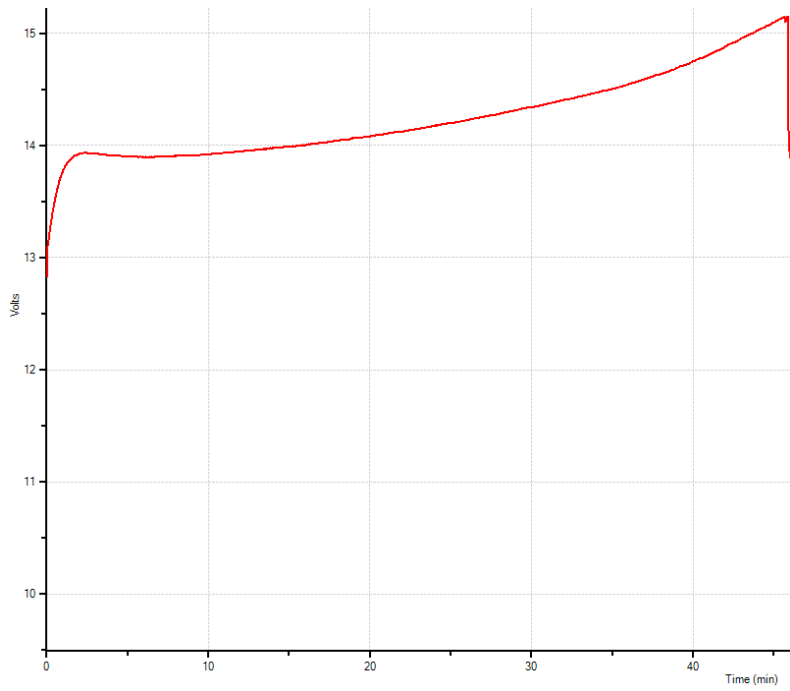

Attachment 1

C210731 COP 0.85 - Output battery X1 AGM 12Ah (Extreme 82-216#)

C210805 COP 0.67 - Output battery S1 FLA 30Ah/330CCA (Yuasa YBX U1)

C210723 COP 0.53 - Output battery LA2 FLA 24Ah/293CCA (VFM 52805 / 12N24-4)

Graph from website Garry – FLA 13Ah

Attachment 2

1Ah discharge@0.6A after C210731 COP 0.85 - Output battery X1 AGM 12Ah (Extreme 82-216#)

1Ah discharge@1A after C210805 COP 0.67 - Output battery S1 FLA 30Ah/330CCA (Yuasa YBX U1)

1Ah discharge@1A after C210723 COP 0.53 - Output battery LA2 FLA 24Ah/293CCA (VFM 52805 / 12N24-4)

1Ah discharge@1A - Graph from website Garry – FLA 13Ah