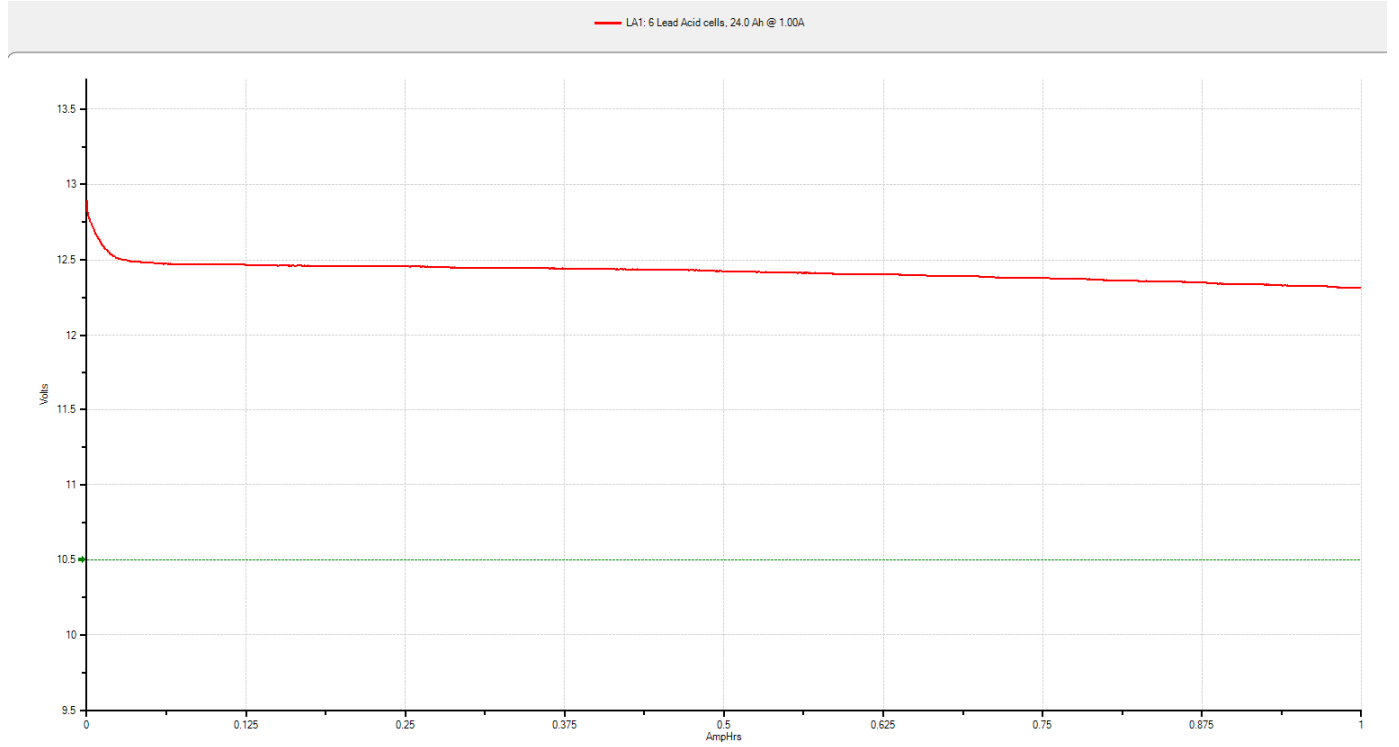

Attachment 1

C210731 COP 0.85 - Output battery X1 AGM 12Ah (Extreme 82-216#)

C210805 COP 0.67 - Output battery S1 FLA 30Ah/330CCA (Yuasa YBX U1)

C210723 COP 0.53 - Output battery LA2 FLA 24Ah/293CCA (VFM 52805 / 12N24-4)

Graph from website Garry – FLA 13Ah

Attachment 2

1Ah discharge@0.6A after C210731 COP 0.85 - Output battery X1 AGM 12Ah (Extreme 82-216#)

1Ah discharge@1A after C210805 COP 0.67 - Output battery S1 FLA 30Ah/330CCA (Yuasa YBX U1)

1Ah discharge@1A after C210723 COP 0.53 - Output battery LA2 FLA 24Ah/293CCA (VFM 52805 / 12N24-4)

1Ah discharge@1A - Graph from website Garry – FLA 13Ah