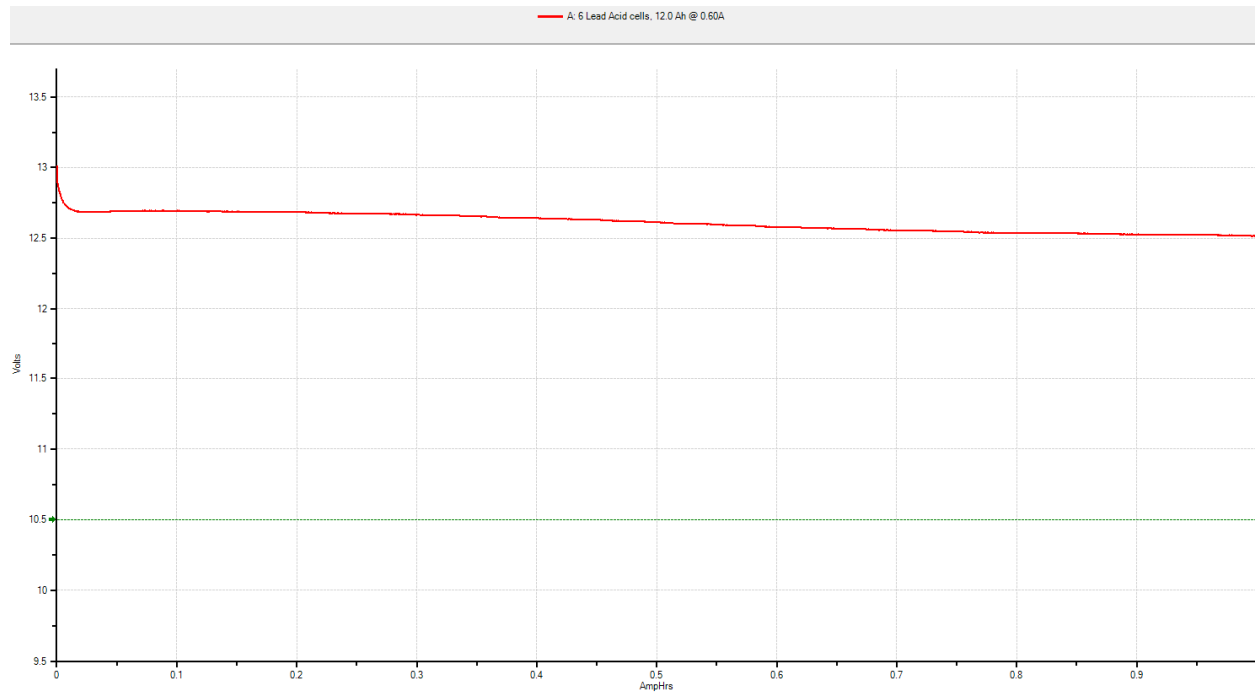

Attachment 1

C210731 COP 0.85 - Output battery X1 AGM 12Ah (Extreme 82-216#)

C210805 COP 0.67 - Output battery S1 FLA 30Ah/330CCA (Yuasa YBX U1)

C210723 COP 0.53 - Output battery LA2 FLA 24Ah/293CCA (VFM 52805 / 12N24-4)

Graph from website Garry – FLA 13Ah

Attachment 2

1Ah discharge@0.6A after C210731 COP 0.85 - Output battery X1 AGM 12Ah (Extreme 82-216#)

1Ah discharge@1A after C210805 COP 0.67 - Output battery S1 FLA 30Ah/330CCA (Yuasa YBX U1)

1Ah discharge@1A after C210723 COP 0.53 - Output battery LA2 FLA 24Ah/293CCA (VFM 52805 / 12N24-4)

1Ah discharge@1A - Graph from website Garry – FLA 13Ah