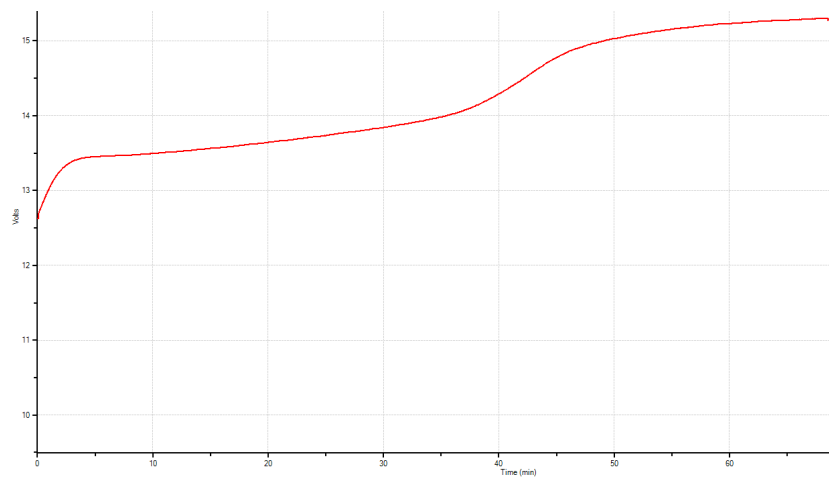

Attachment 1

C210731 COP 0.85 - Output battery X1 AGM 12Ah (Extreme 82-216#)

C210805 COP 0.67 - Output battery S1 FLA 30Ah/330CCA (Yuasa YBX U1)

C210723 COP 0.53 - Output battery LA2 FLA 24Ah/293CCA (VFM 52805 / 12N24-4)

Graph from website Garry – FLA 13Ah

Attachment 2

1Ah discharge@0.6A after C210731 COP 0.85 - Output battery X1 AGM 12Ah (Extreme 82-216#)

1Ah discharge@1A after C210805 COP 0.67 - Output battery S1 FLA 30Ah/330CCA (Yuasa YBX U1)

1Ah discharge@1A after C210723 COP 0.53 - Output battery LA2 FLA 24Ah/293CCA (VFM 52805 / 12N24-4)

1Ah discharge@1A - Graph from website Garry – FLA 13Ah