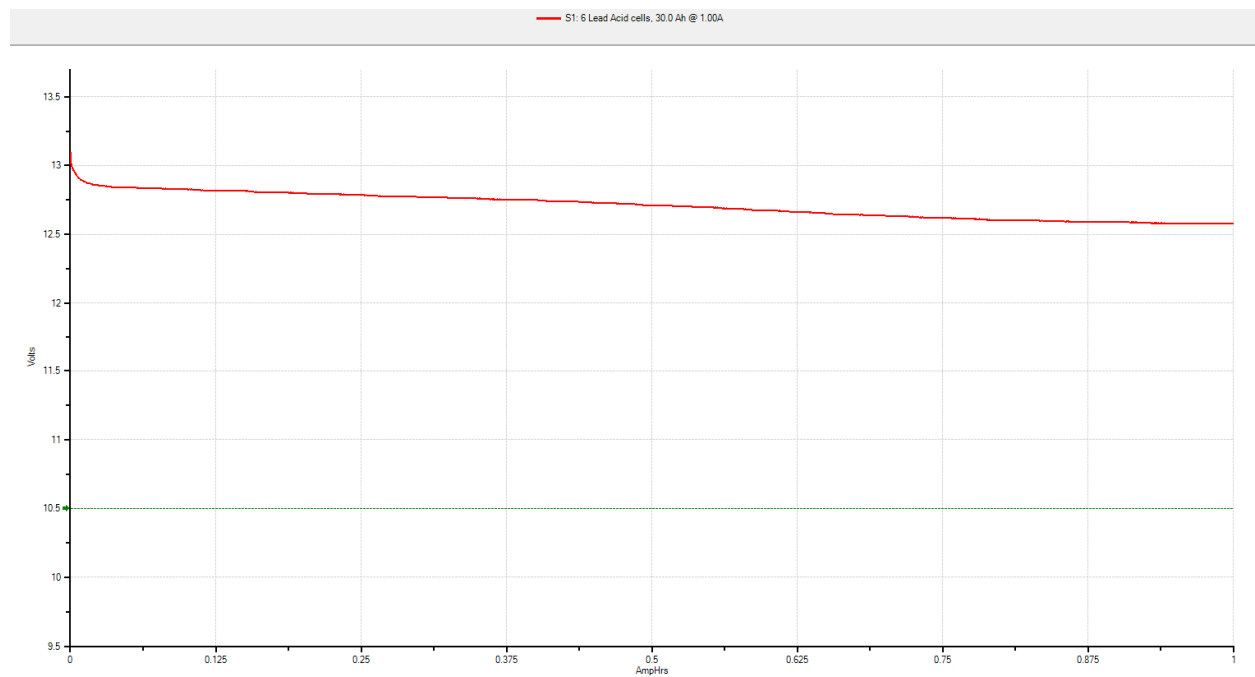

Attachment 1

C210731 COP 0.85 - Output battery X1 AGM 12Ah (Extreme 82-216#)

C210805 COP 0.67 - Output battery S1 FLA 30Ah/330CCA (Yuasa YBX U1)

C210723 COP 0.53 - Output battery LA2 FLA 24Ah/293CCA (VFM 52805 / 12N24-4)

Graph from website Garry – FLA 13Ah

Attachment 2

1Ah discharge@0.6A after C210731 COP 0.85 - Output battery X1 AGM 12Ah (Extreme 82-216#)

1Ah discharge@1A after C210805 COP 0.67 - Output battery S1 FLA 30Ah/330CCA (Yuasa YBX U1)

1Ah discharge@1A after C210723 COP 0.53 - Output battery LA2 FLA 24Ah/293CCA (VFM 52805 / 12N24-4)

1Ah discharge@1A - Graph from website Garry – FLA 13Ah